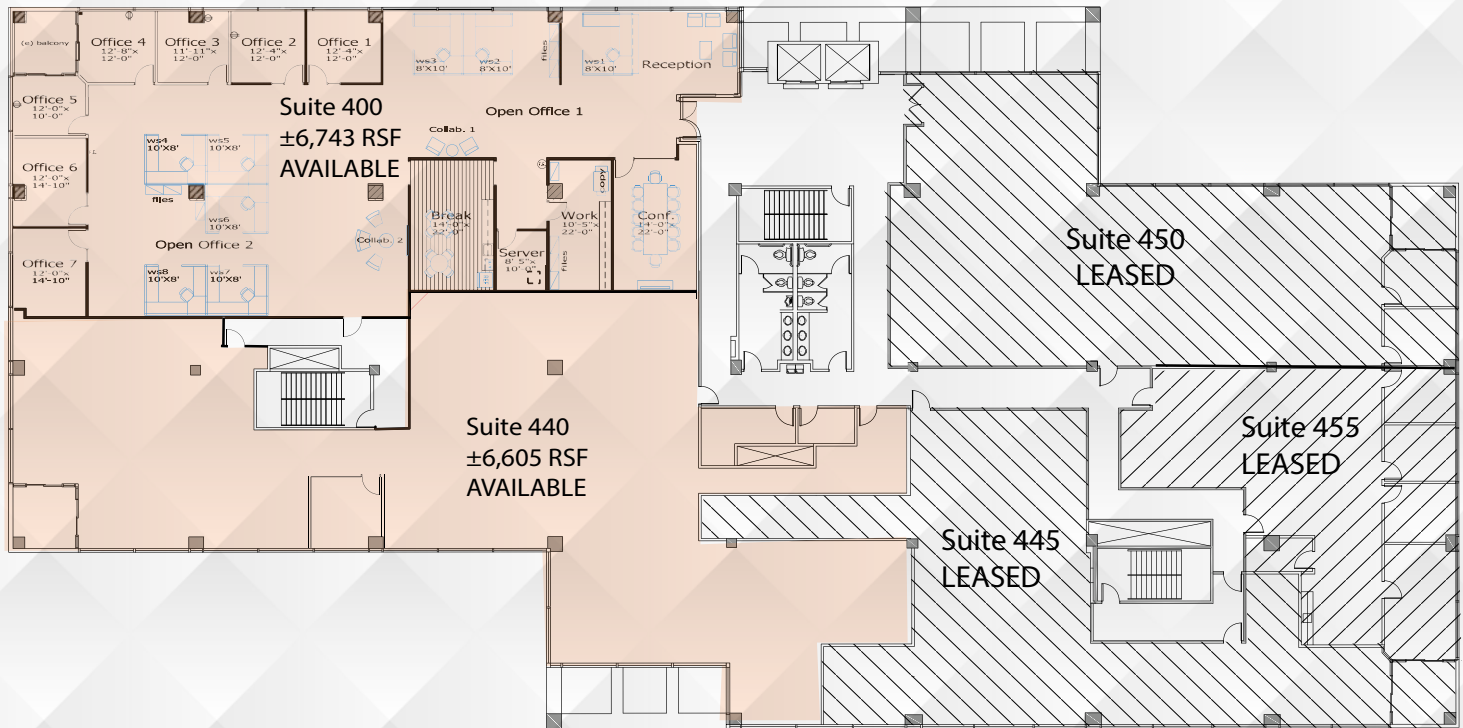

CAPITOL OAKS

2535 CAPITOL OAKS DR
SACRAMENTO, CA

SITE PLAN