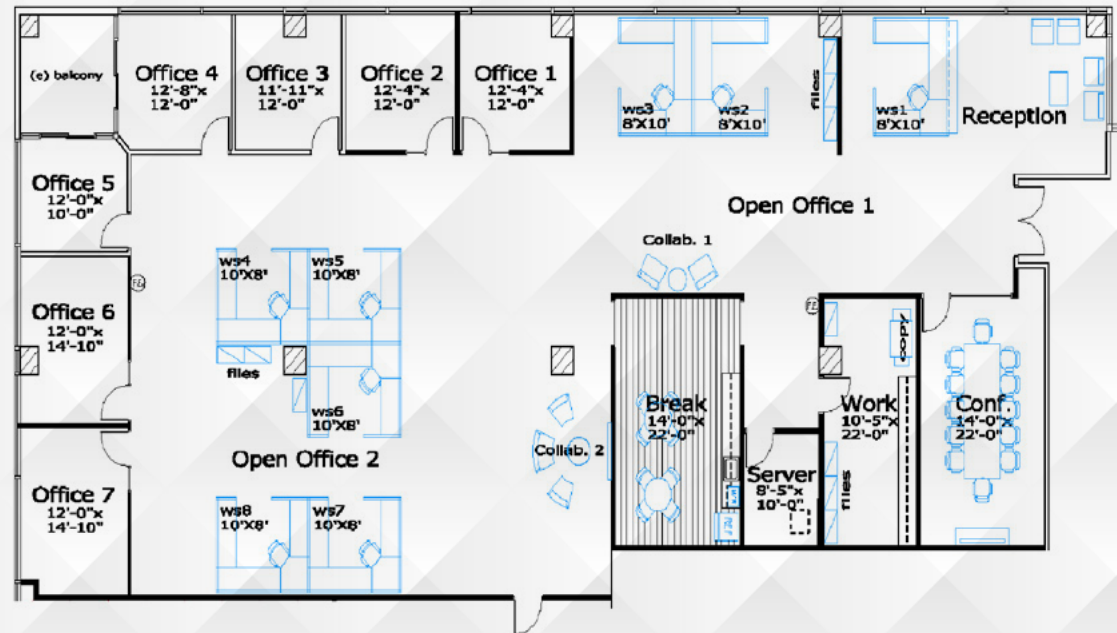

FLOOR PLANS

SUITE IMPROVEMENTS:

- Double Doors with Full Lite Glass Sidelights
- New LED Cree Lighting Fixtures
- New Carpet
- Demo Interior Offices

FINISHES

Mohawk Carpet Tile
Blended Twist 7948 Mist
Ashlar Installation