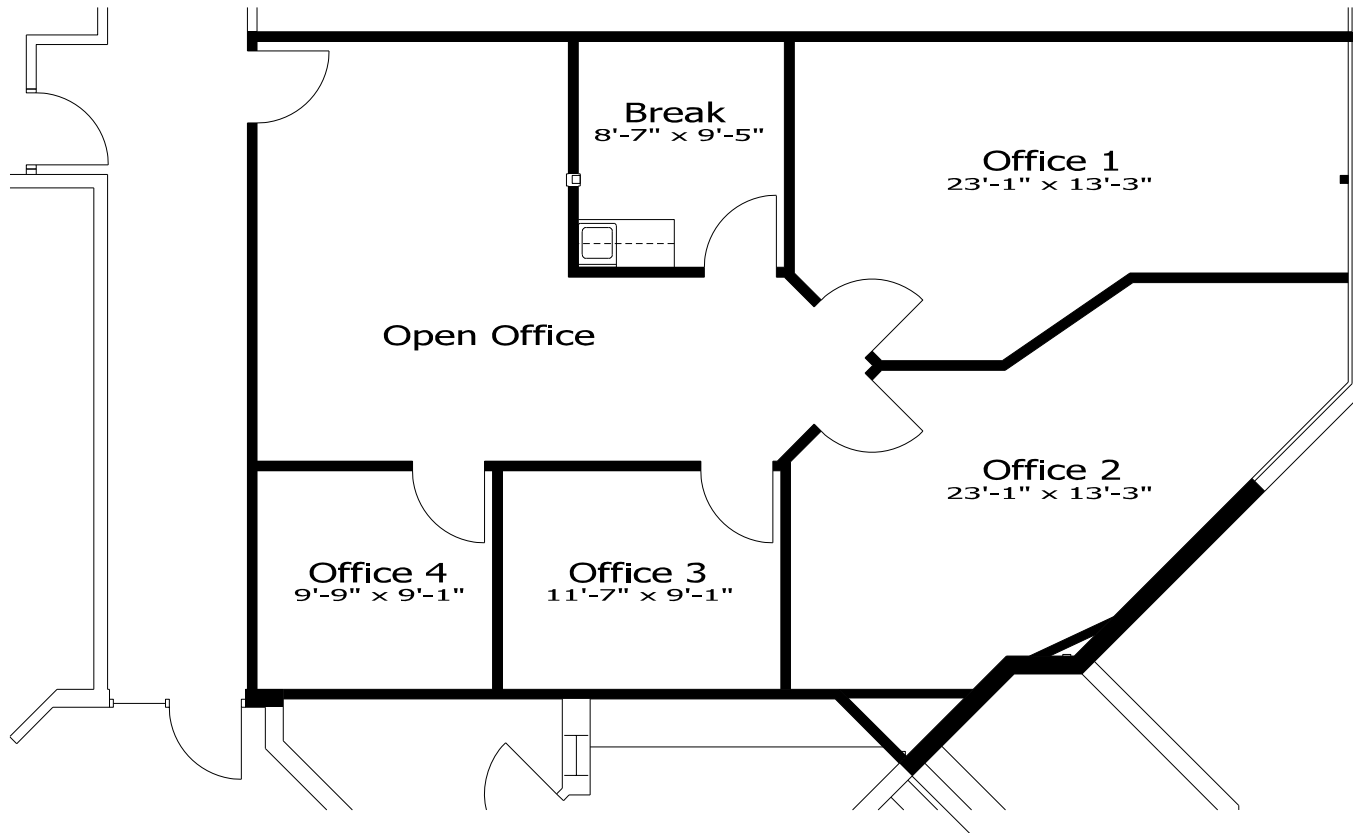

Point West Commerce Centre

1610 Arden Way, Sacramento, CA 95815

Suite 140
1,325 RSF