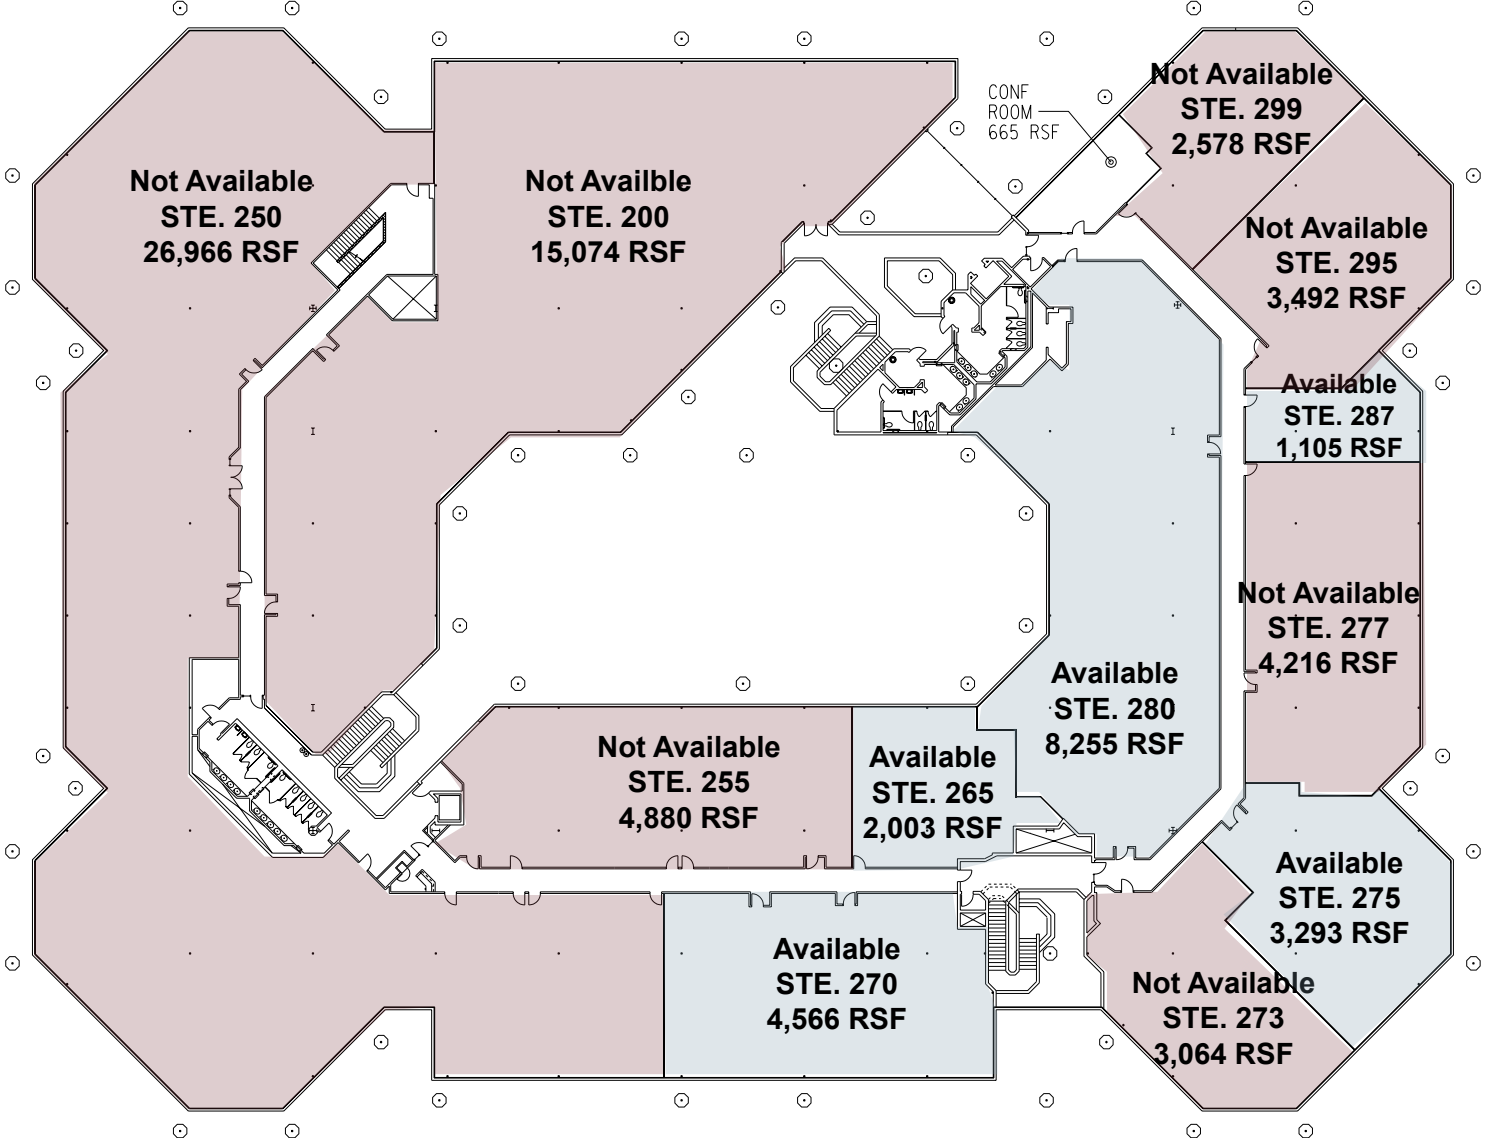

1610 Arden Way
Sacramento, CA
2nd Floor

LEGEND

	OCCUPIED
	VACANT