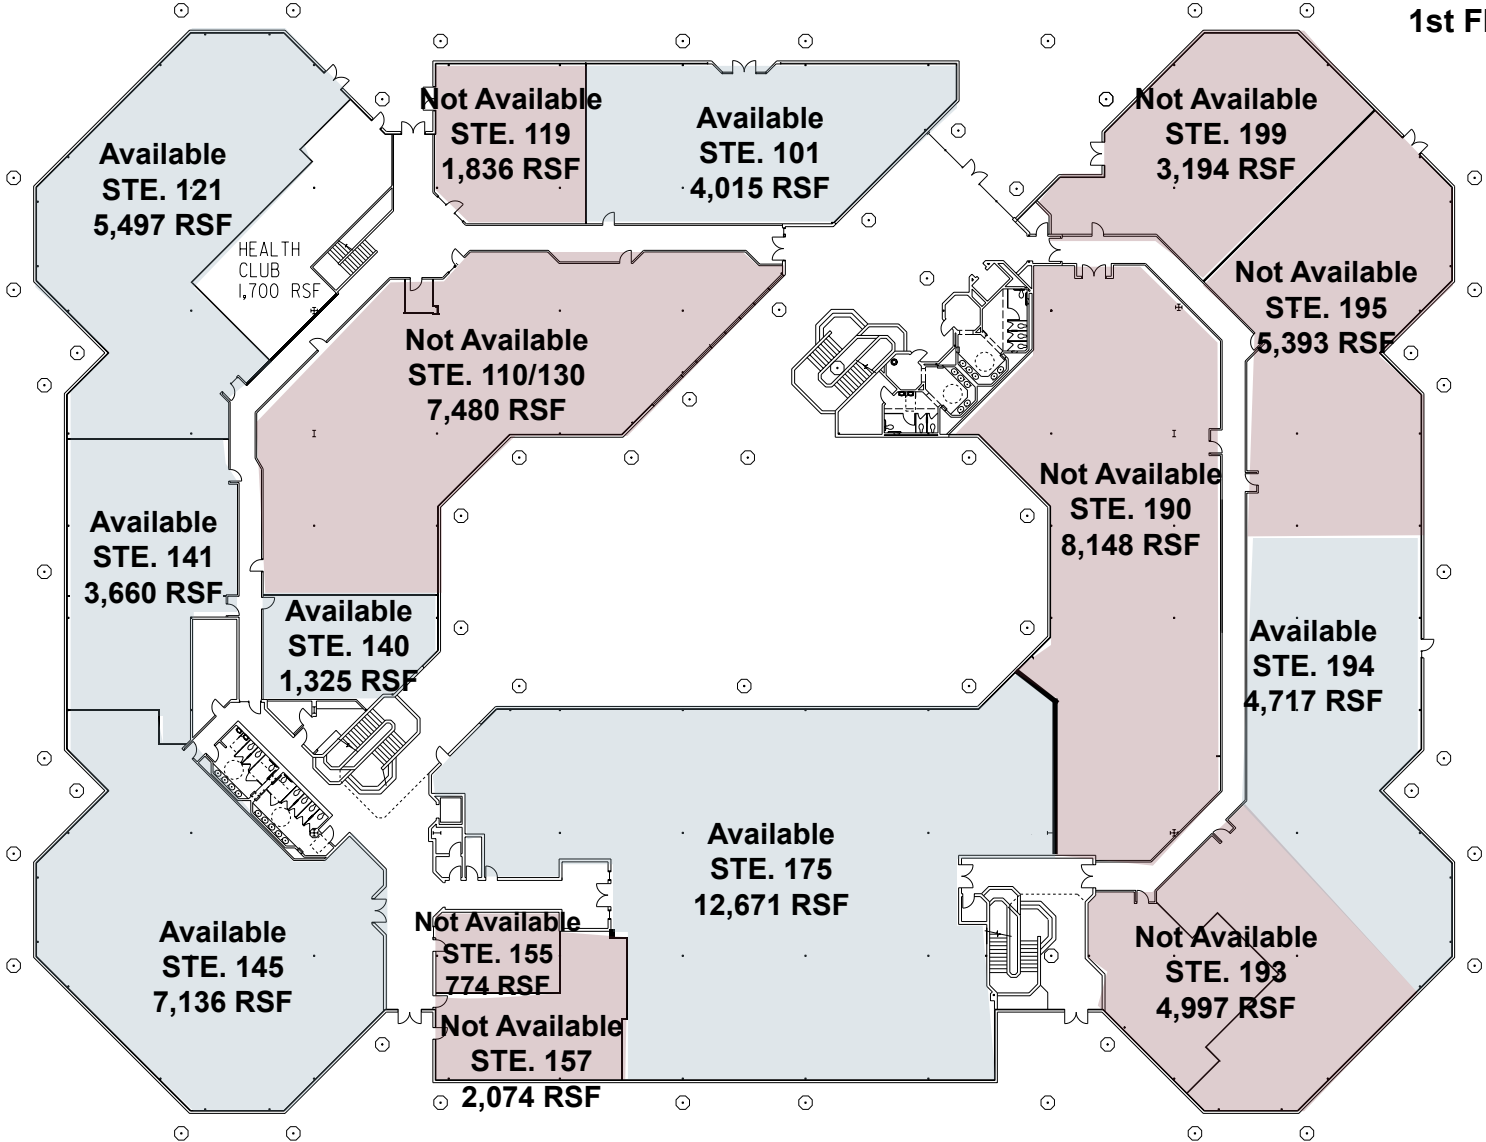

1610 Arden Way
Sacramento, CA
1st Floor

LEGEND

	OCCUPIED
	VACANT