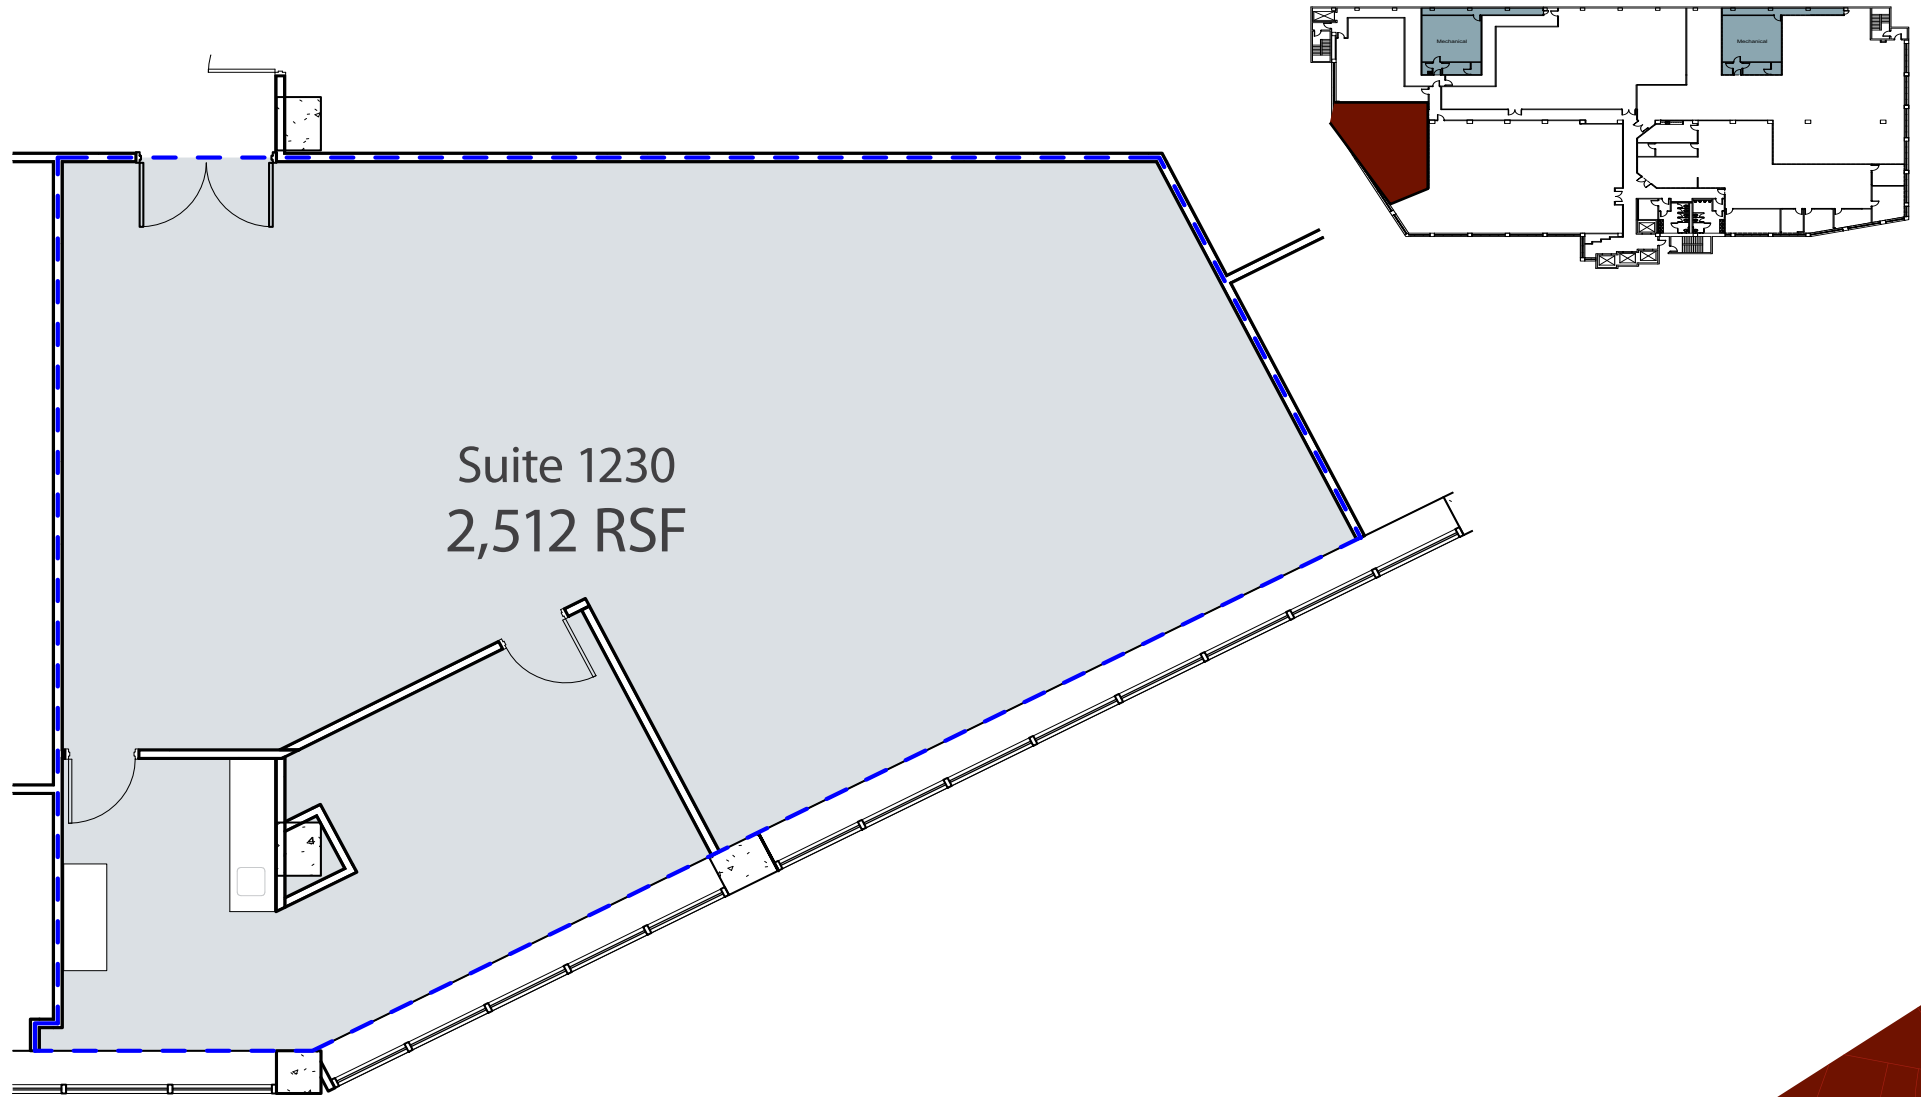

Park Center Tower

300 East 2nd Street, Reno NV

Scott Stranzl
775.954-2828
scott@basin-street.com